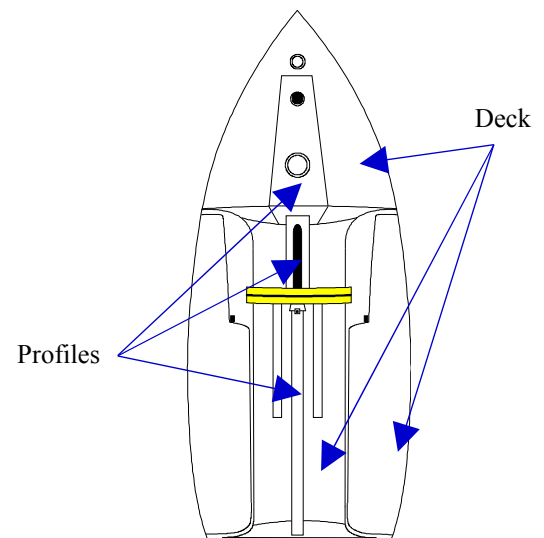

## OTHER COLOURS AVAILABLE ON DEMAND

There is an allowance of 1 colour per area. There areas on the boat are:

1. Hull
2. Deck
3. Profiles (Centreline /  
Daggeboard case / Mast panel )

and an extra charge of 180 Euro per extra colour.

Examples:

- You want a white hull, with light grey deck and yellow profiles: no extra charge
- You want a white hull with a blue waterline (1 extra). The deck in dark grey but the cockpit blue (another extra colour). Profiles in white. . . .total is 2 x extra colours.